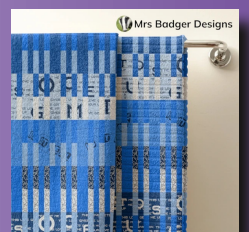

All designs are available in the colours of your choice!

Regards,

Mrs Badger.

Geometric Towels

Aztec

Hourglass

Mountains

Windchimes

www.mrs-badger-designs.com

Contemporary Towels

Thai Rice Fields

Splats

Stamps

Text & Bars

Water Splash

Thai Silk Design Towels