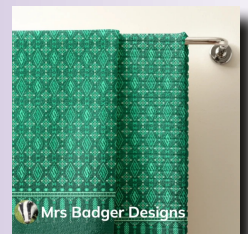

All designs are available in the colours of your choice!

Regards,

Mrs Badger.

Geometric Towels

Aztec

Hourglass

Mountains

Windchimes

www.mrs-badger-designs.com

Contemporary Towels

Thai Rice Fields

Splats

Stamps

Text & Bars

Water Splash

Thai Silk Design Towels