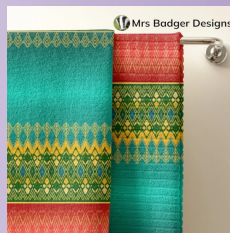

All designs are available in the colours of your choice!

Regards,

Mrs Badger.

Geometric Towels

Aztec

Hourglass

Mountains

Windchimes

Thai Flowerdrop

Thai Hook

Thai Large Elephant

Thai Shell

Thai Squares

Thai Squid

Thai Waterfall

www.mrs-badger-designs.com