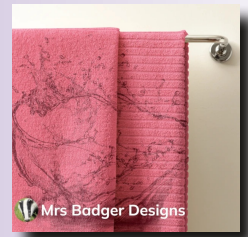

All designs are available in the colours of your choice!

Regards,

Mrs Badger.

Geometric Towels

Aztec

Hourglass

Mountains

Windchimes

www.mrs-badger-designs.com

Contemporary Towels

Thai Rice Fields

Splats

Stamps

Text & Bars

Water Splash

Thai Silk Design Towels

Thai Flowerdrop

Thai Hook

Thai Large Elephant

Thai Shell

Thai Squares

Thai Squid

Thai Waterfall

www.mrs-badger-designs.com