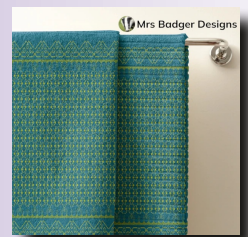

Thai Chainlink